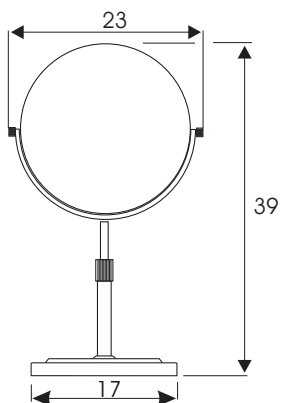

Cod. 240

- Double side table mirror
- Entirely made of brass (not iron) to guarantee against rust
- Chrome finishing
- Normal mirror + Mirror magnification 3x

Dimensions

Measure unit: cm

Technical Sheet

Material	BRASS (Not iron)
Magnification	1X / 3X