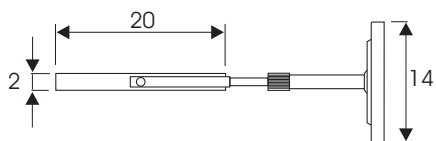

Cod. 240

- Double side table mirror
- Entirely made of brass (not iron) to guarantee against rust
- Chrome finishing
- Normal mirror + Mirror magnification 3x

Dimensions

Measure unit: cm

Technical Sheet

Material	BRASS (Not iron)
Magnification	1X / 3X